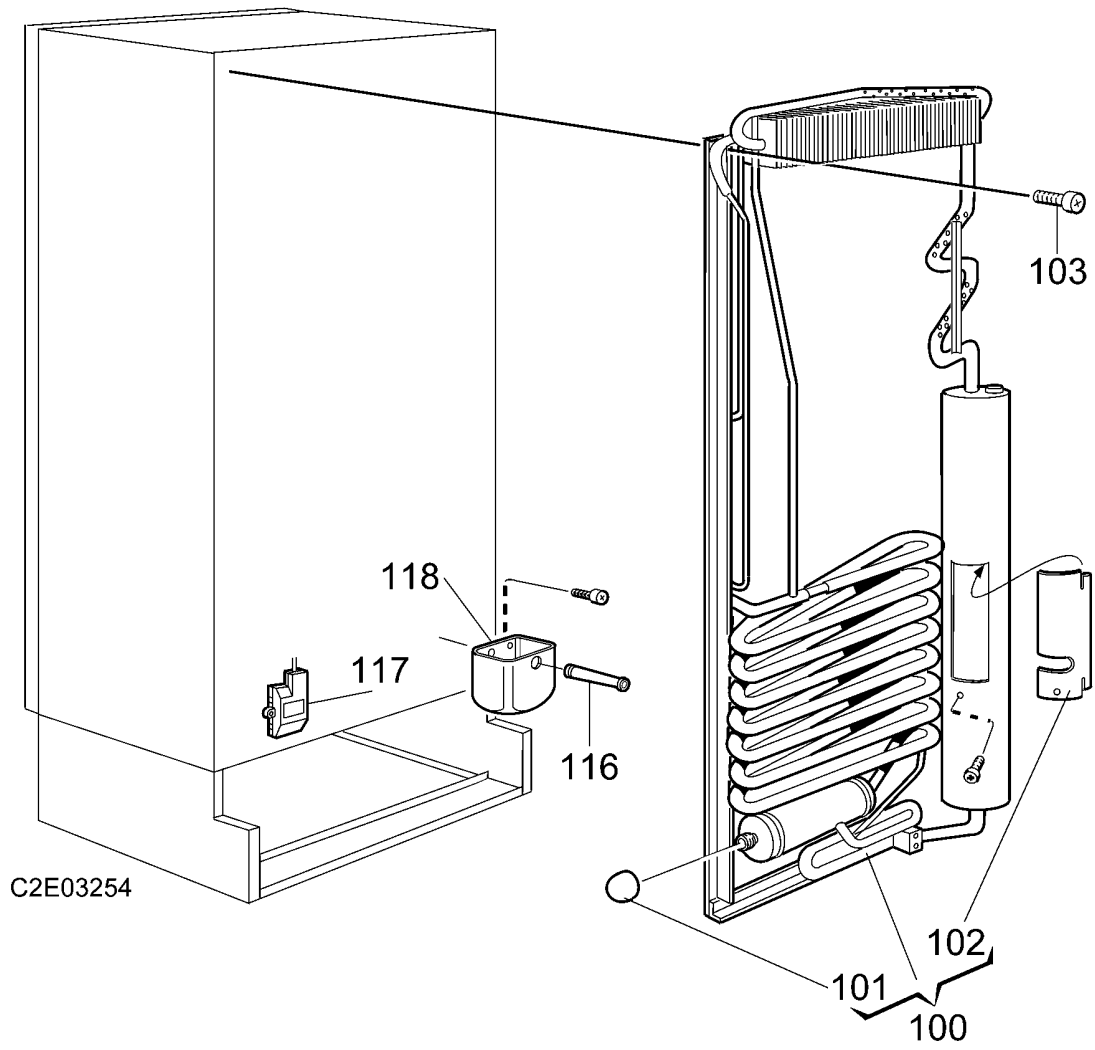

6

Matrix	PNC	Model
A	921175004	V170KE
B	921175005	V170KE
C	921175006	V170KE

Pos	Part No.	Matrix	Description
3	2910 08 202 / 9	A B C	guide pin
5	2930 37 701 / 1	A B C	BAFFLE
6	157 41 800 / 5	A B C	Brush
8	2932 89 201 / 7	A B C	GLASS LAMP
9	157 05 100 / 4	A B C	Sealing ring
10	2890 06 000 / 3	A B C	Burner kerosen-,assy,23 E60
11	157 05 400 / 8	A B C	Tube
12	2890 06 100 / 1	A B C	Wick mover
13	2890 06 200 / 9	A B C	Wick
14	2890 06 500 / 2	A B C	Wick cleaner
15	2932 90 001 / 8	A B C	kerosene tank
16	172 49 700 / 0	A B C	Button
17	2932 88 701 / 7	A B C	rail
18	2932 88 901 / 3	A B C	control bar
19	2932 88 501 / 1	A B C	Cantilever
20	2932 88 601 / 9	A B C	Retainer
68	173 74 229 / 7	A - -	heater,325W,120V
	173 74 230 / 5	- B -	IMMERSION HEATER,325
	173 74 232 / 1	- - C	heater,325W,240V

NCMOD2043397

Matrix	PNC	Model
A	921175004	V170KE
B	921175005	V170KE
C	921175006	V170KE

Pos	Part No.	Matrix	Description
1	2932 72 801 / 3	A B C	Coverplate
3	2954 08 300 / 8	A B C	Bracket
7	2932 11 501 / 3	A B C	discharge pipe,Plug
8	2932 63 501 / 0	A B C	drain
9	2932 74 904 / 3	A B C	discharge hose,l=500
10	2933 02 701 / 9	A B C	Grating shelf
11	2932 62 501 / 1	A B C	Grating shelf,zinc-plated,d=273
12	3850 33 903 / 1	A B C	Grating shelf
20	2932 62 701 / 7	A B C	Grating shelf,Freezer
21	2932 66 801 / 1	A B C	shelf lock
35	2007 64 501 / 9	A B C	water level
46	2930 69 304 / 5	A B C	Holder
50	2932 95 301 / 7	A B C	TEMPERATURE STABILIZ
51	2932 95 401 / 5	A B C	PLATE MOUNTING-
52	2932 95 501 / 2	A B C	COOLING FLANGE
53	2932 95 601 / 0	A B C	DRIP PROTECTION,LOWE
54	2932 95 701 / 8	A B C	DRIP PROTECTION,UPPE
55	2801 06 203 / 1	A B C	Screw,B8 4.2X22,FZ