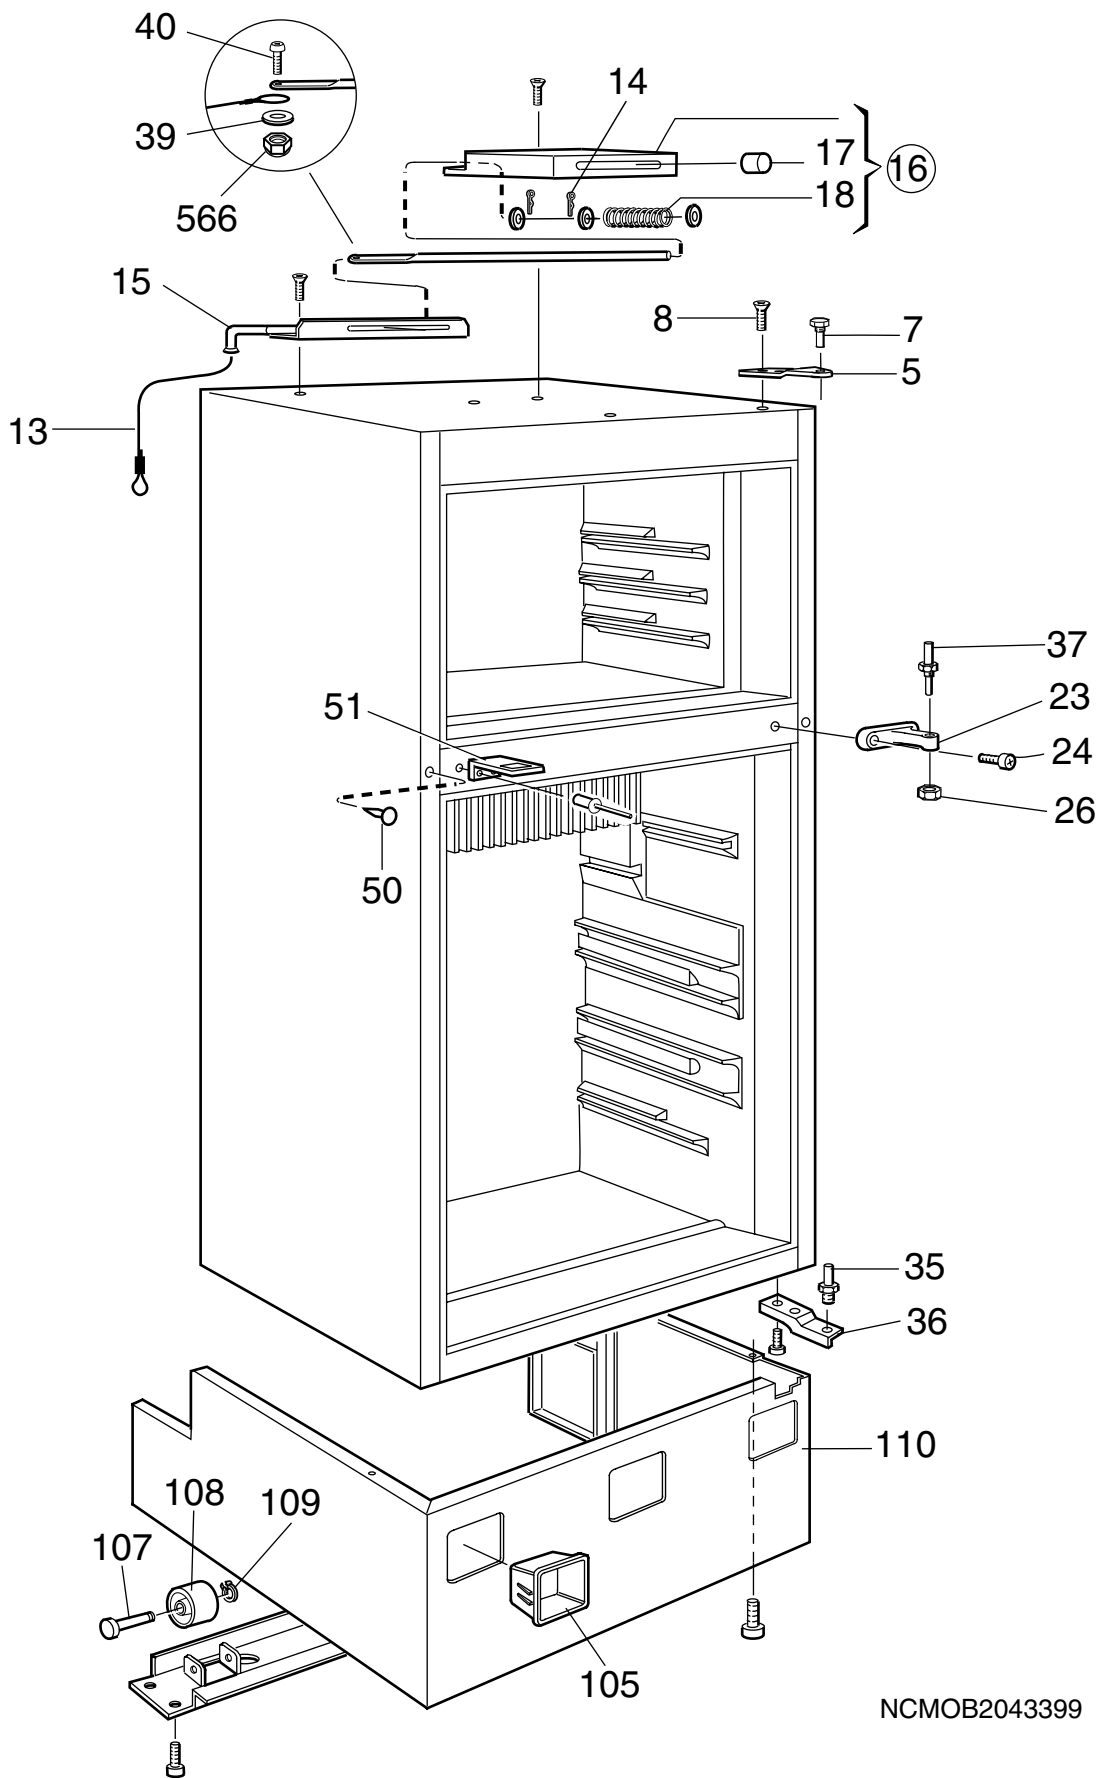

NCMOB2043399

Matrix	PNC	Model
A	921175004	V170KE
B	921175005	V170KE
C	921175006	V170KE

Pos	Part No.	Matrix	Description
5	2932 78 704 / 3	A B C	Hinge,upper R,green
7	2932 79 001 / 3	A B C	Hinge pin,upper
8	7243 32 761 / 1	A B C	Screw,zinc-plated,MFX M5x12
13	3850 37 902 / 9	A B C	wire,cpl.,L 640 mm
14	2932 44 701 / 0	A B C	locking spring
15	2932 44 904 / 0	A B C	angle bracket,Pipe,cpl.
16	2932 45 302 / 6	A B C	lid,cpl.
17	2932 44 501 / 4	A B C	End cap
18	156 58 900 / 4	A B C	Spring
23	2932 78 804 / 1	A B C	Hinge,middle,green
24	7241 33 101 / 1	A B C	Screw,zinc-plated,M2X,M5X20
26	2940 71 501 / 0	A B C	Nut,white,Hinge
35	2932 79 201 / 9	A B C	Hinge pin,lower
36	2932 78 902 / 3	A B C	Hinge,lower,right
37	2932 79 101 / 1	A B C	Hinge pin,middle
39	7344 88 001 / 3	A B C	Washer
40	3858 00 402 / 5	A B C	Screw,MRX M4x12
50	2932 37 302 / 6	A B C	Plug,beige
51	2932 83 501 / 6	A B C	locking bow
105	2932 89 002 / 9	A B C	sleeve,grey
107	2932 89 401 / 3	A B C	shaft
108	2932 89 701 / 6	A B C	Wheel
109	7353 10 821 / 5	A B C	Spring ring
110	2932 92 604 / 7	A B C	Base,green,complete
566	7322 11 201 / 7	A B C	hexagon nut,salf-assuring,M4