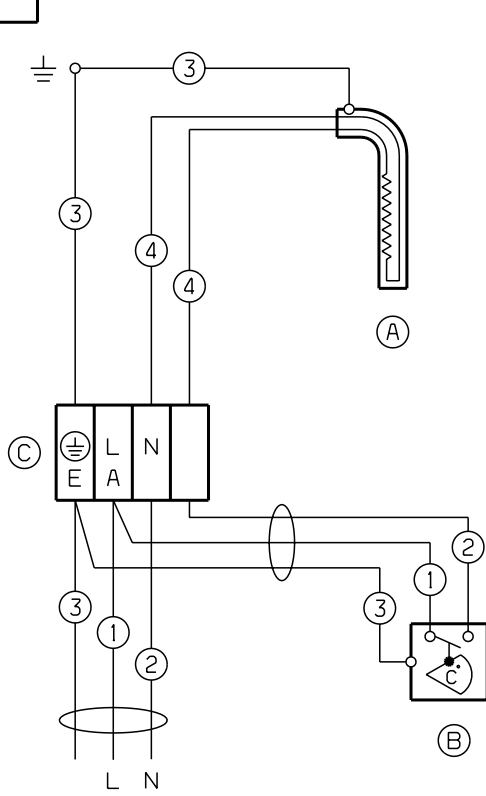

Matrix	PNC	Model
A	921175004	V170KE
B	921175005	V170KE
C	921175006	V170KE

Pos	Part No.	Matrix	Description
2	2932 08 401 / 1	A B C	Thermostat knob
3	172 78 900 / 0	A B C	thermostat dial
4	2930 75 802 / 0	A B C	Thermostat,K50
6	2932 43 201 / 2	A B C	thermostat cover

293 29 92

- ① — BROWN
- ② — BLUE
- ③ — YELLOW/GREEN
- ④ — BLACK

- Ⓐ — HEATER
- Ⓑ — THERMOSTAT
- Ⓒ — TERMINAL BLOCK

120, 220, 240 VOLTS AC