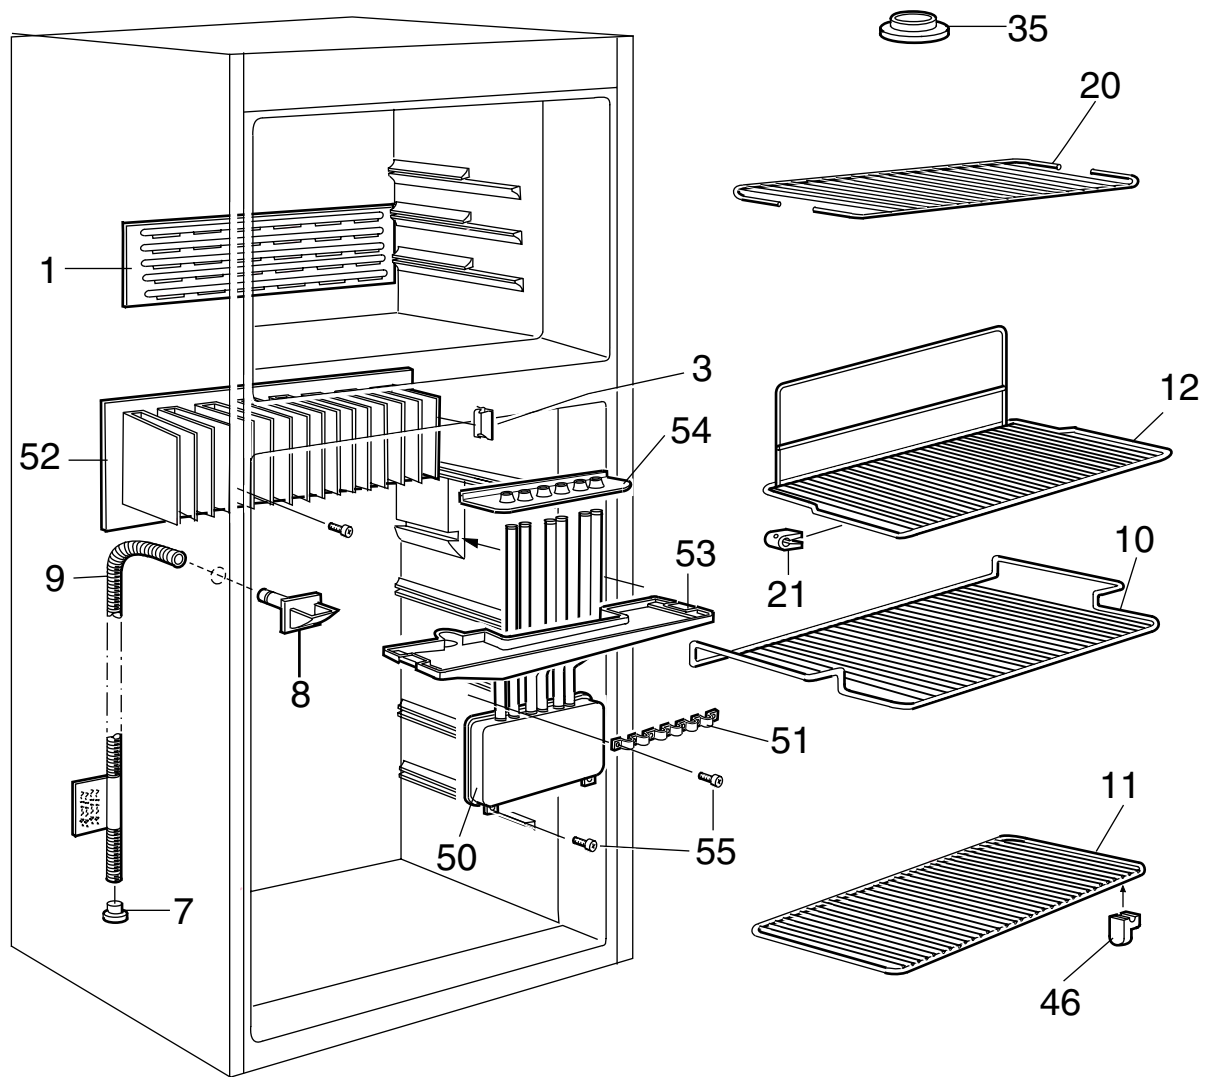

6

Matrix	PNC	Model
A	921175004	V170KE
B	921175005	V170KE
C	921175006	V170KE

Pos	Part No.	Matrix	Description
3	2910 08 202 / 9	A B C	guide pin
5	2930 37 701 / 1	A B C	BAFFLE
6	157 41 800 / 5	A B C	Brush
8	2932 89 201 / 7	A B C	GLASS LAMP
9	157 05 100 / 4	A B C	Sealing ring
10	2890 06 000 / 3	A B C	Burner kerosen-,assy,23 E60
11	157 05 400 / 8	A B C	Tube
12	2890 06 100 / 1	A B C	Wick mover
13	2890 06 200 / 9	A B C	Wick
14	2890 06 500 / 2	A B C	Wick cleaner
15	2932 90 001 / 8	A B C	kerosene tank
16	172 49 700 / 0	A B C	Button
17	2932 88 701 / 7	A B C	rail
18	2932 88 901 / 3	A B C	control bar
19	2932 88 501 / 1	A B C	Cantilever
20	2932 88 601 / 9	A B C	Retainer
68	173 74 229 / 7	A - -	heater,325W,120V
	173 74 230 / 5	- B -	IMMERSION HEATER,325
	173 74 232 / 1	- - C	heater,325W,240V

NCMOD2043397

Matrix	PNC	Model
A	921175004	V170KE
B	921175005	V170KE
C	921175006	V170KE

Pos	Part No.	Matrix	Description
1	2932 72 801 / 3	A B C	Coverplate
3	2954 08 300 / 8	A B C	Bracket
7	2932 11 501 / 3	A B C	discharge pipe,Plug
8	2932 63 501 / 0	A B C	drain
9	2932 74 904 / 3	A B C	discharge hose,l=500
10	2933 02 701 / 9	A B C	Grating shelf
11	2932 62 501 / 1	A B C	Grating shelf,zinc-plated,d=273
12	3850 33 903 / 1	A B C	Grating shelf
20	2932 62 701 / 7	A B C	Grating shelf,Freezer
21	2932 66 801 / 1	A B C	shelf lock
35	2007 64 501 / 9	A B C	water level
46	2930 69 304 / 5	A B C	Holder
50	2932 95 301 / 7	A B C	TEMPERATURE STABILIZ
51	2932 95 401 / 5	A B C	PLATE MOUNTING-
52	2932 95 501 / 2	A B C	COOLING FLANGE
53	2932 95 601 / 0	A B C	DRIP PROTECTION,LOWE
54	2932 95 701 / 8	A B C	DRIP PROTECTION,UPPE
55	2801 06 203 / 1	A B C	Screw,B8 4.2X22,FZ